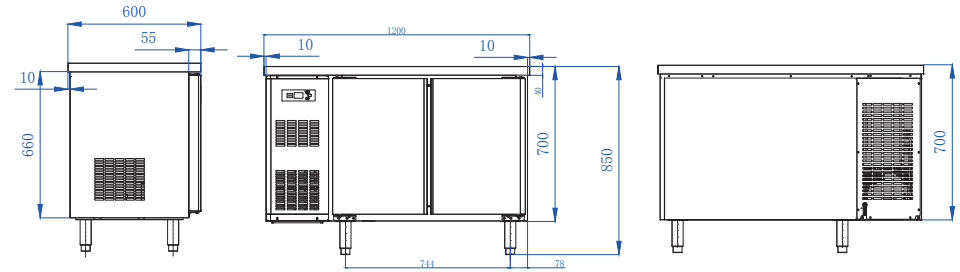

INCUR-1260R