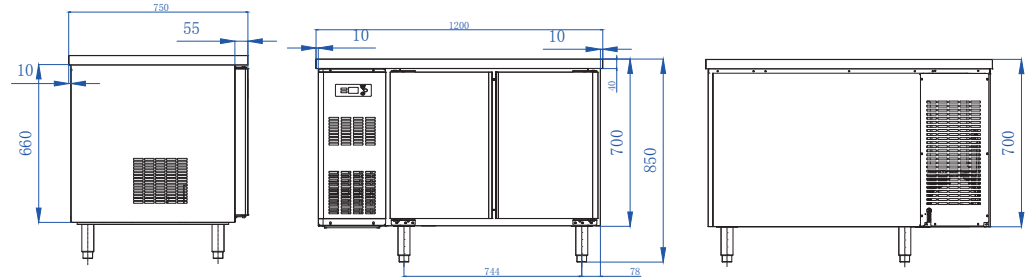

### Product Size & Loading

Model	INCUR-1260R	INCUR-1275R
Voltage	220V/50HZ	220V/50HZ
Amps	1.7A	1.7A
Ref	R134a/R290	R134a/R290
Power	288W	288W
Number of Shelf	2	2
Inner Temp	-6°C ~ 12°C	-6°C ~ 12°C
Capacity	190L	245L
Outside size: W x D x H (mm)	1200*600*850	1200*750*850
Inside size: W x D x H (mm)	780*480*555	780*630*555
Packing size: W x D x H (mm)	1300*700*1000	1300*850*1000