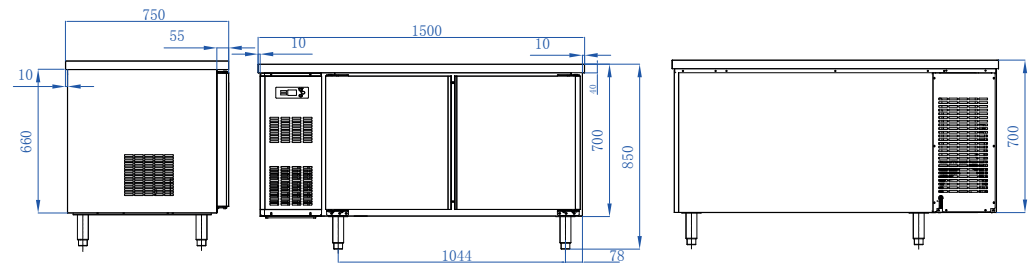

### Product Size & Loading

Model	INCUF-1560FR	INCUF-1575FR
Voltage	220V/50HZ	220V/50HZ
Amps	3.5A	3.5A
Ref	R404a/R290	R404a/R290
Power	458W	458W
Number of Shelf	2	2
Inner Temp	-6°C ~12°C; -22°C ~ -15°C	-6°C ~12°C; -22°C ~ -15°C
Capacity	260L	340L
Outside size: W x D x H (mm)	1500*600*850	1500*750*850
Inside size: W x D x H (mm)	1080*480*555	1080*630*555
Packing size: W x D x H (mm)	1600*700*1000	1600*850*1000