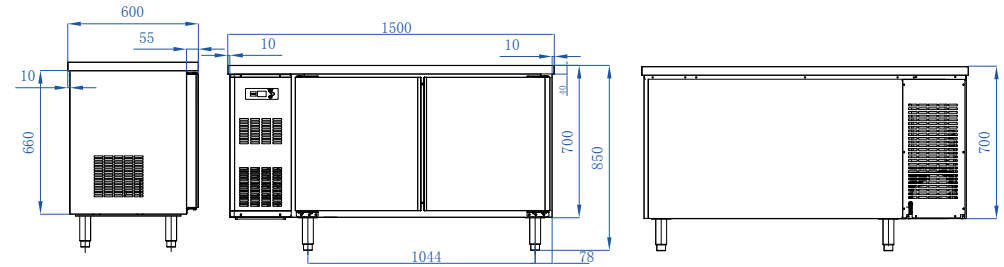

INCUF-1560FR